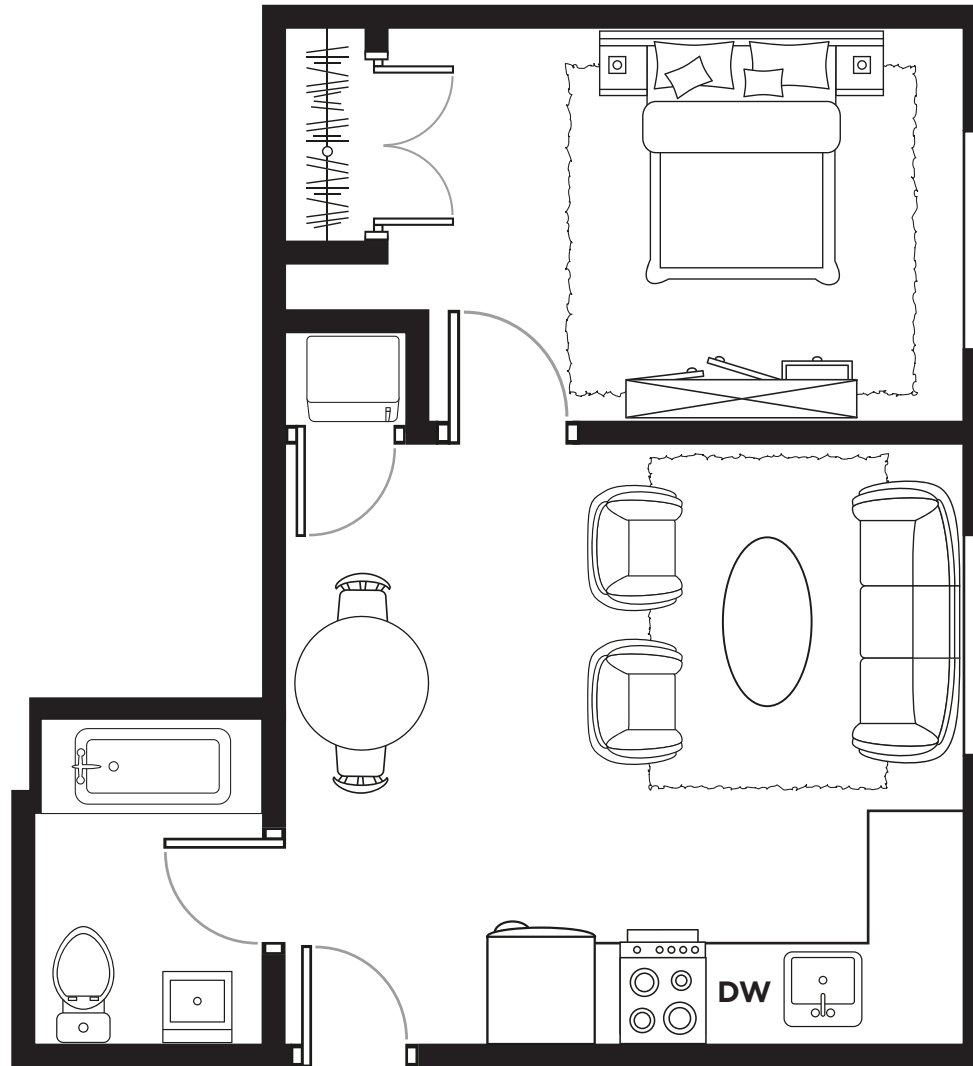

299 EAST 161

205 LINE

1 BR | 1 BA

490 SF

205

bohemia
REALTY GROUP

*All square footage and dimensions are approximate. Exact dimensions ought to be obtained by enlisting the services of a professional architect or engineer.