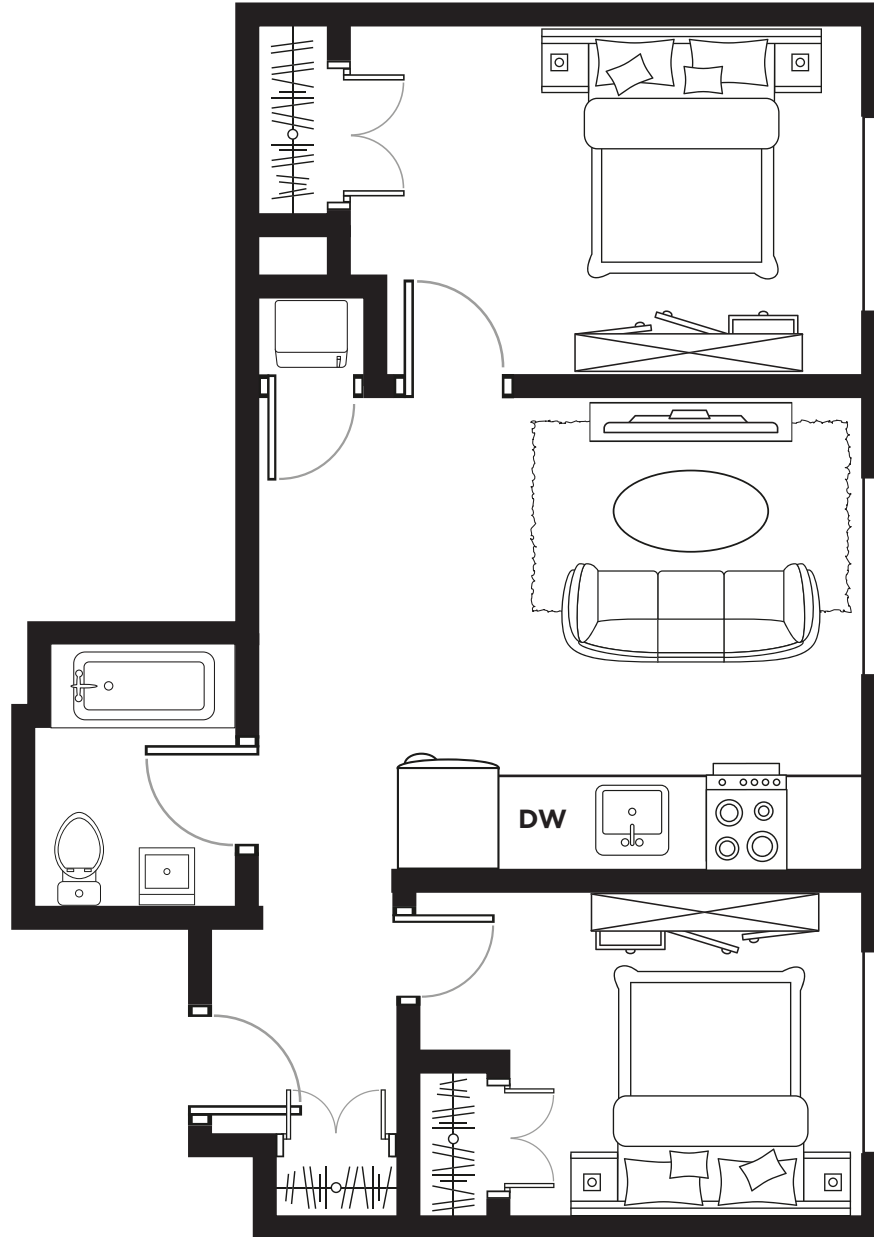

299 EAST 161

05 LINE

2 BR | 2 BA

643 SF

605, 705, 805, 905, 1005,
1105, 1205

bohemia
REALTY GROUP

*All square footage and dimensions are approximate. Exact dimensions ought to be obtained by enlisting the services of a professional architect or engineer.