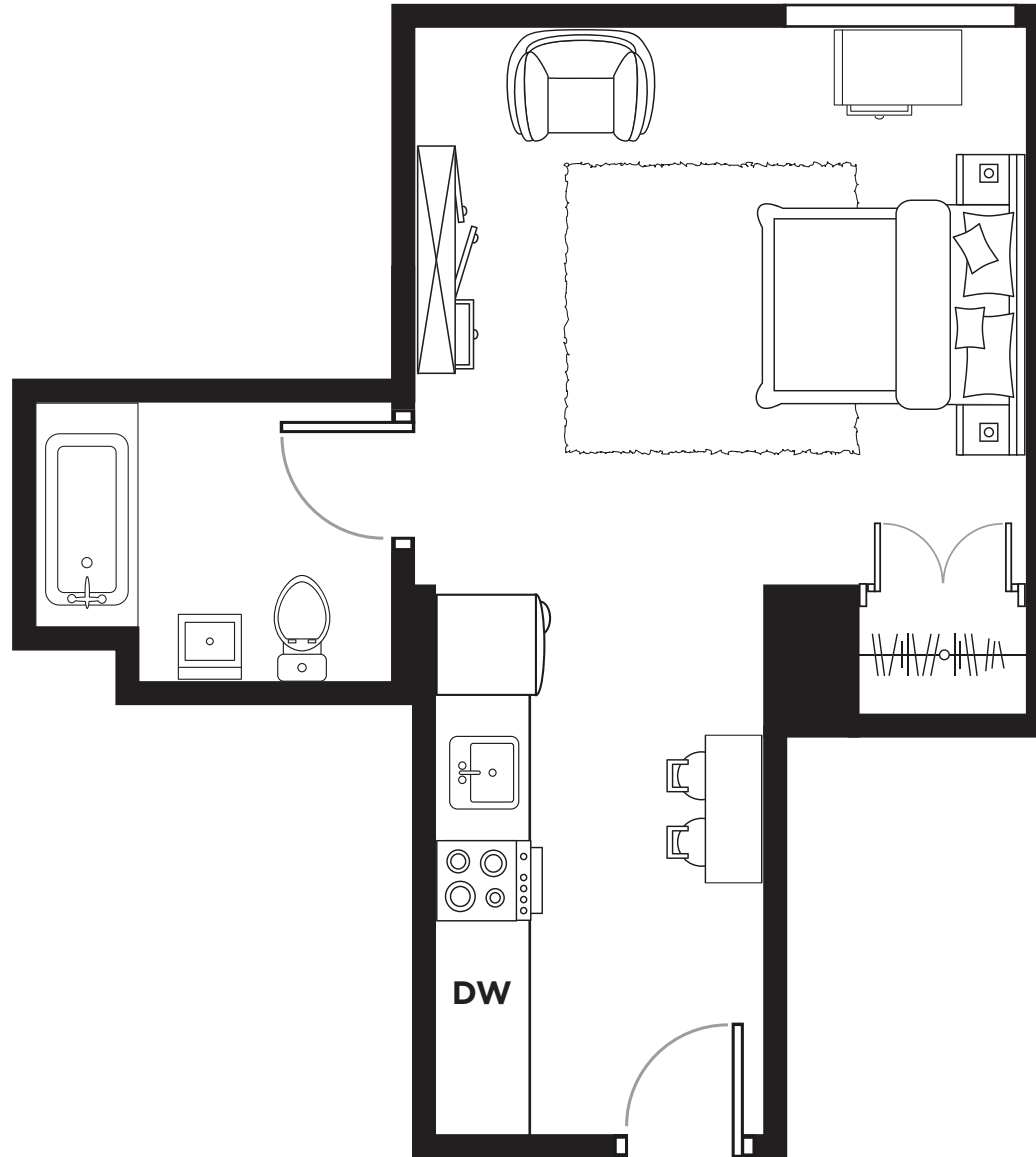

299 EAST 161

**07 LINE**

STUDIO | 1 BA

362 SF

607, 707, 807, 907, 1007,  
1107, 1207

*bohemia*  
REALTY GROUP

\*All square footage and dimensions are approximate. Exact dimensions ought to be obtained by enlisting the services of a professional architect or engineer.