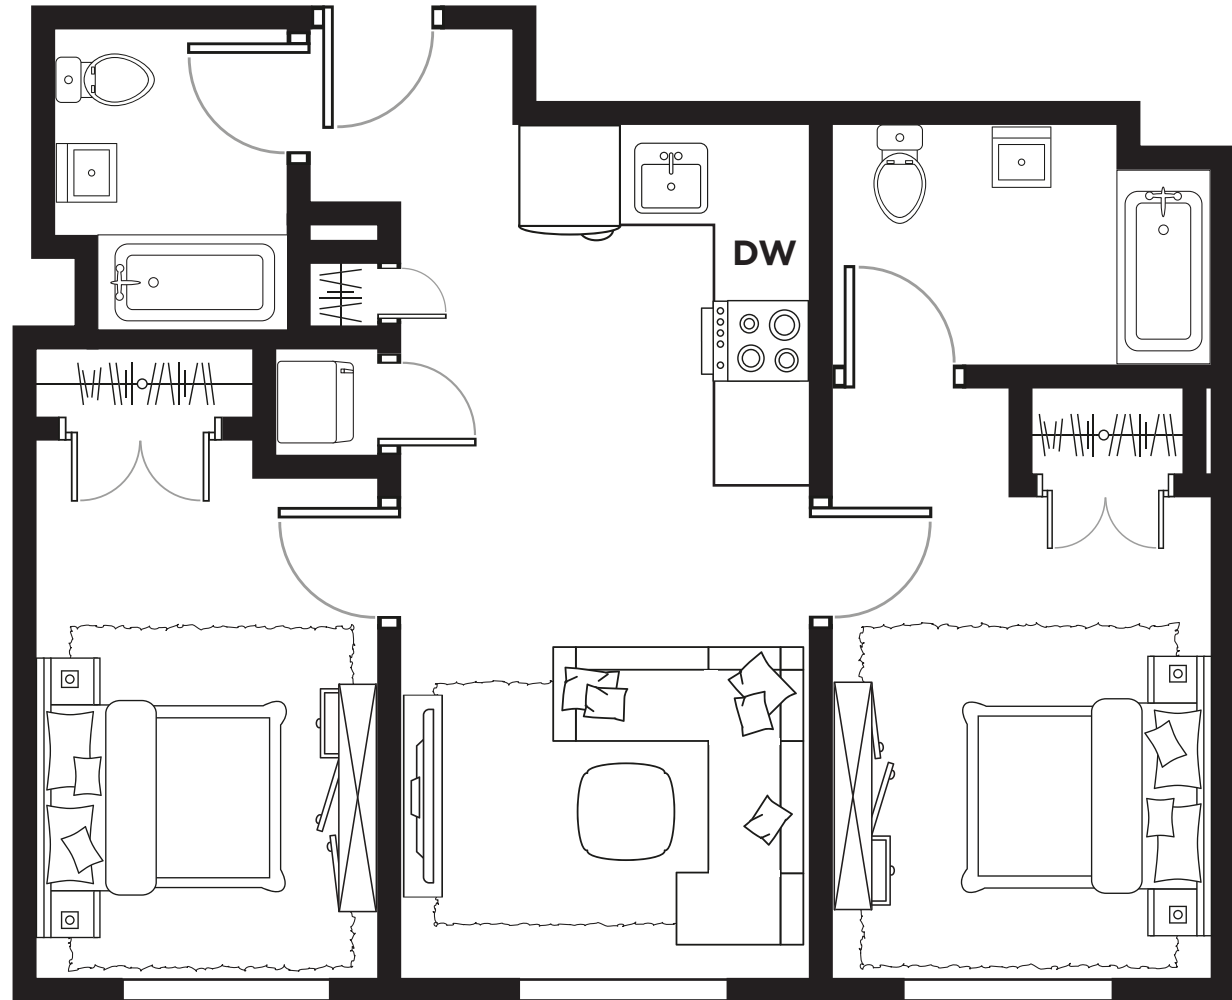

299 EAST 161

04 LINE

2 BR | 2 BA

761 SF

304, 404, 504, 604, 704,
804, 904, 1004, 1104, 1204

bohemia
REALTY GROUP

*All square footage and dimensions are approximate. Exact dimensions ought to be obtained by enlisting the services of a professional architect or engineer.