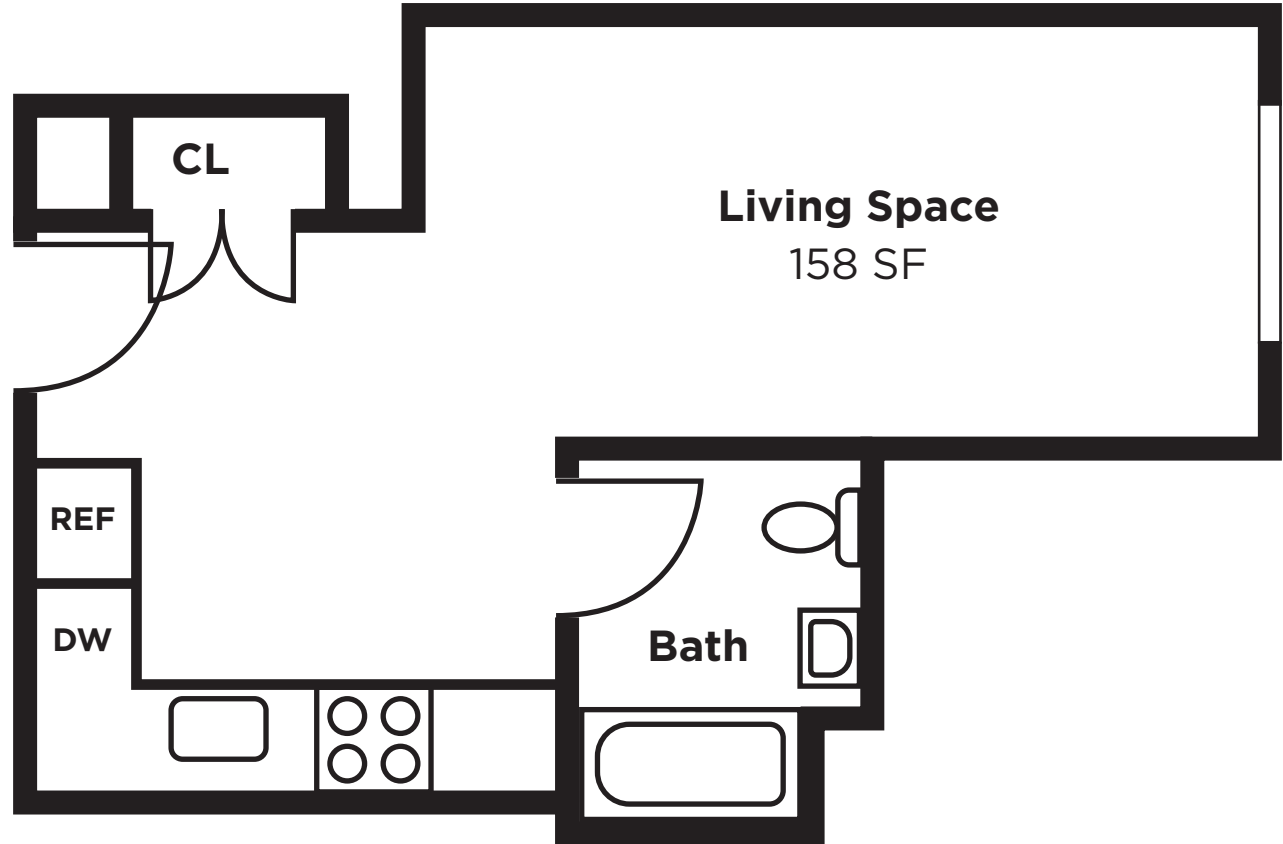

299 EAST 161

UNIT 908

STUDIO | 1 BA

402 SF

bohemia
REALTY GROUP

*All square footage and dimensions are approximate. Exact dimensions ought to be obtained by enlisting the services of a professional architect or engineer.