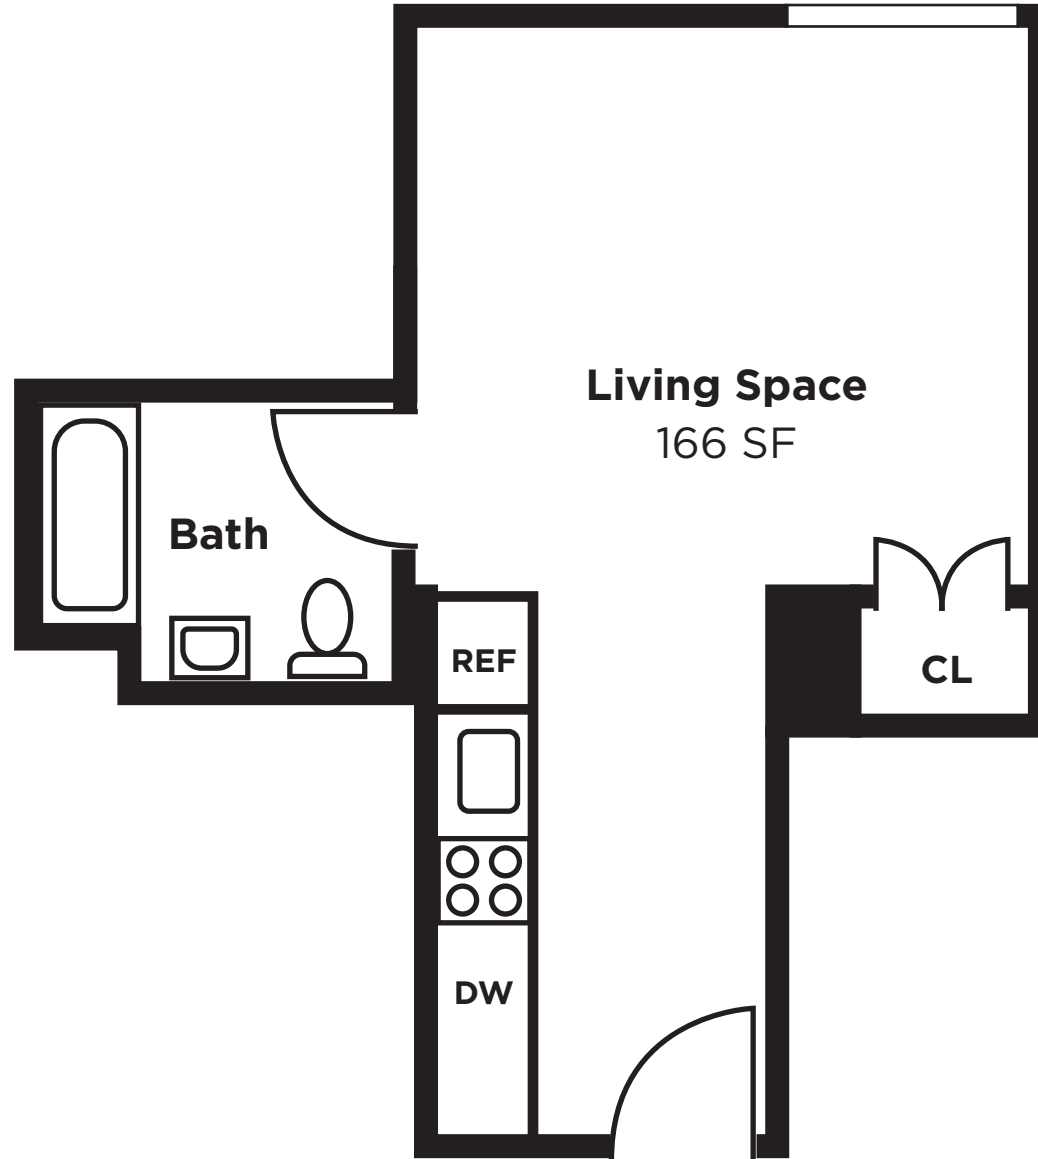

299 EAST 161

UNIT 707

STUDIO | 1 BA

362 SF

*bohemia*  
REALTY GROUP

\*All square footage and dimensions are approximate. Exact dimensions ought to be obtained by enlisting the services of a professional architect or engineer.